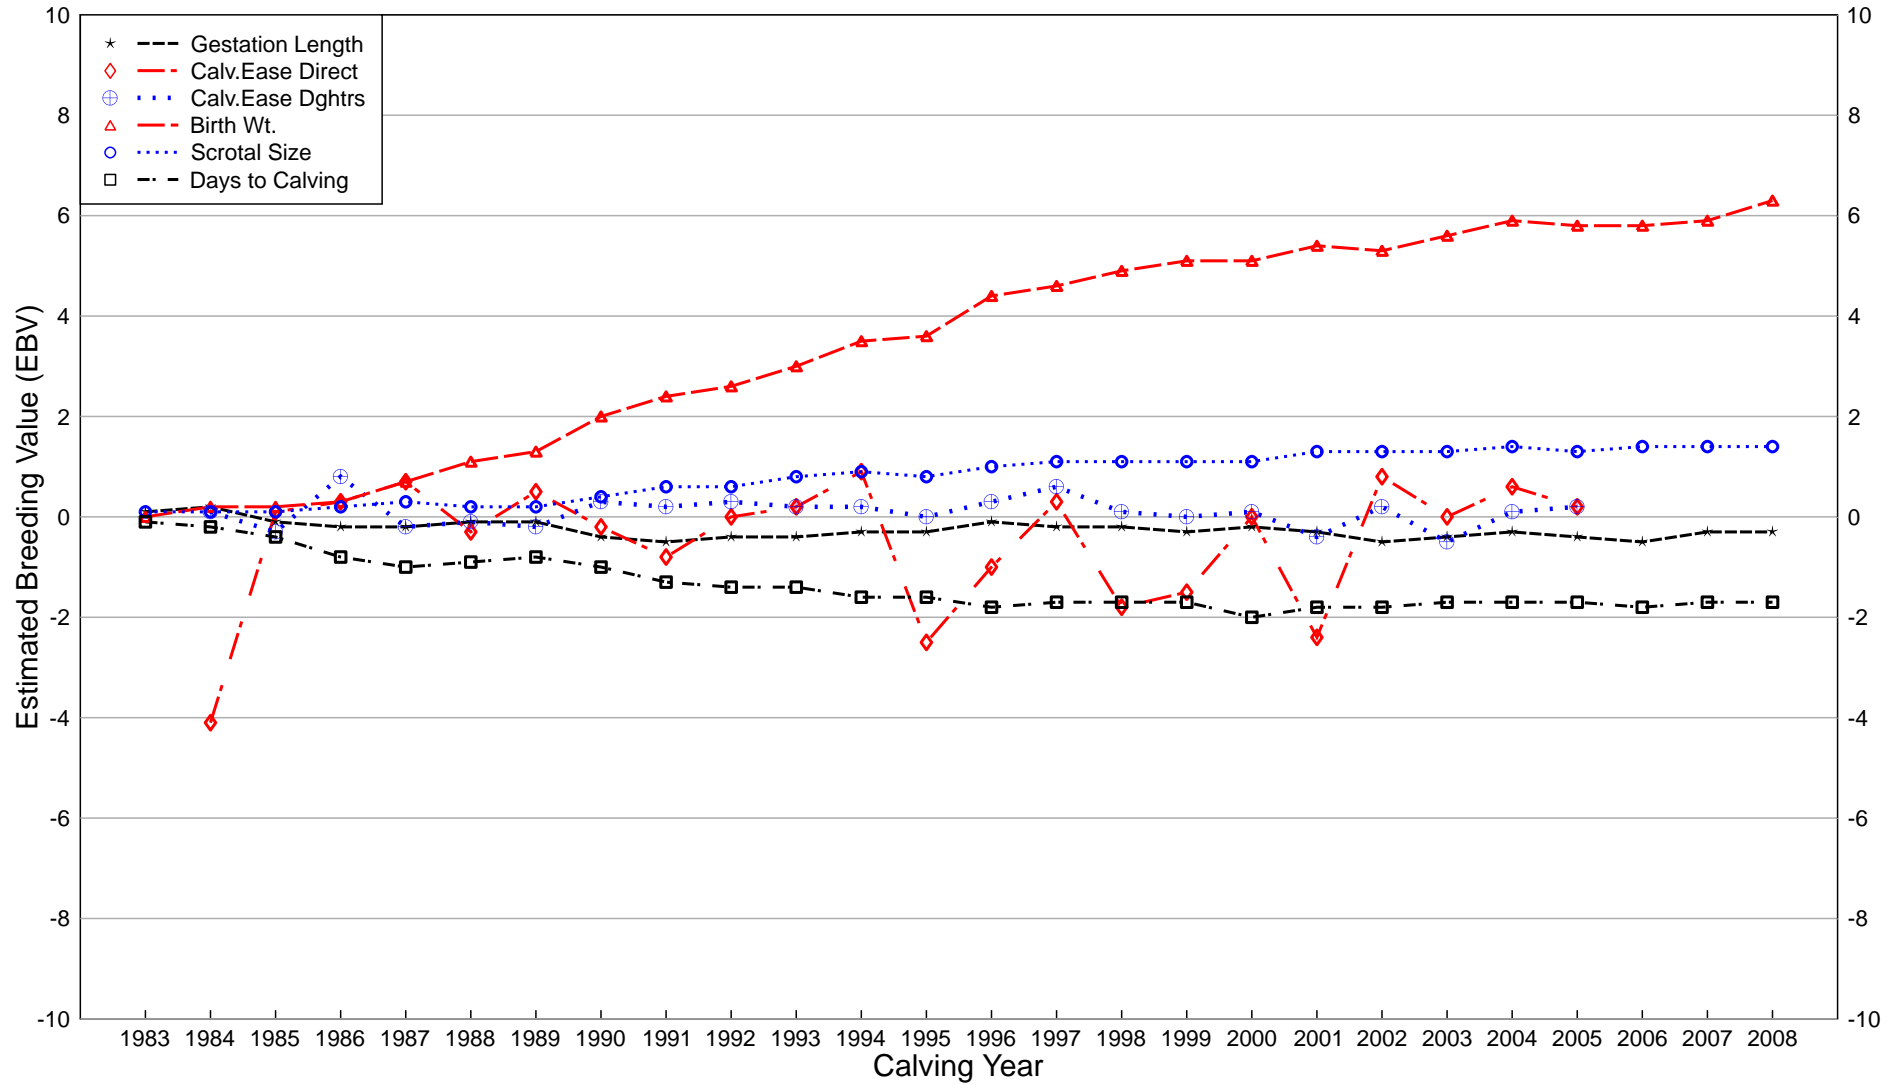

14/05/09

2009 WINTER HEREFORD GROUP BREEDPLAN

Herd 20960 - Genetic Trends for Weight Traits

14/05/09

2009 WINTER HEREFORD GROUP BREEDPLAN

Herd 20960 - Genetic Trends for Carcase Traits

14/05/09

2009 WINTER HEREFORD GROUP BREEDPLAN Herd 20960 - Genetic Trends for Birth and Fertility Traits

14/05/09

2009 WINTER HEREFORD GROUP BREEDPLAN

Herd 20960 - Genetic Trends for Selection Indices

14/05/09

2009 WINTER HEREFORD GROUP BREEDPLAN

Genetic Trends for Weight Traits for the Breed

14/05/09

2009 WINTER HEREFORD GROUP BREEDPLAN