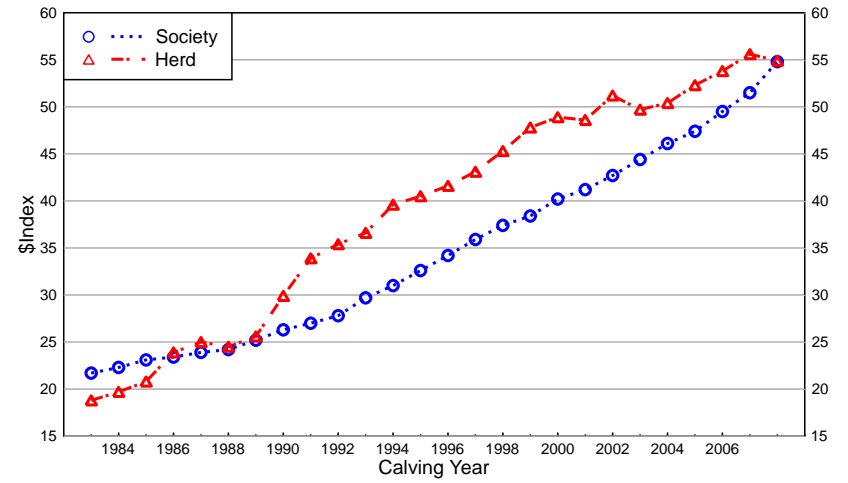

Carcase Intra Muscular Fat (%)

14/05/09

2009 WINTER HEREFORD GROUP BREEDPLAN Herd 20960 - Comparison to Breed Genetic Trends

Supermarket

Grass Fed Steer

Grain Fed Steer

EU