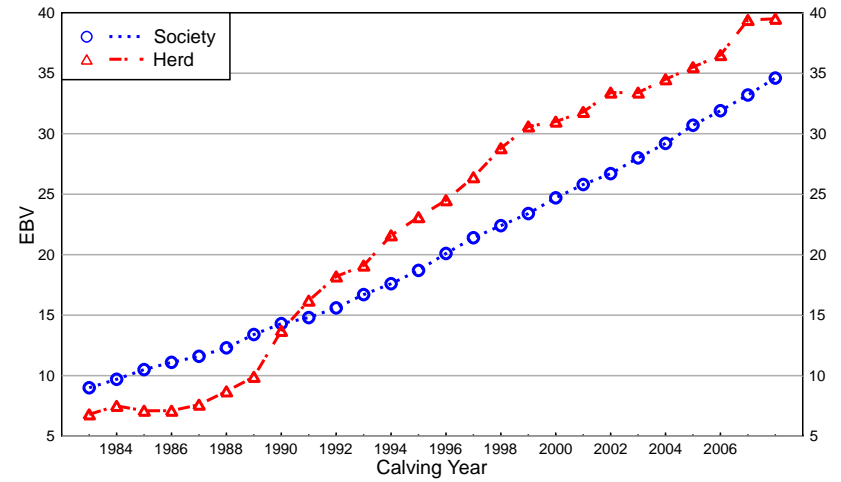

400 Day Weight (kg)

600 Day Weight (kg)

Mature Cow Weight (kg)

14/05/09

2009 WINTER HEREFORD GROUP BREEDPLAN

Herd 20960 - Comparison to Breed Genetic Trends

200 Day - Milk (kg)

Carcase Weight (kg)