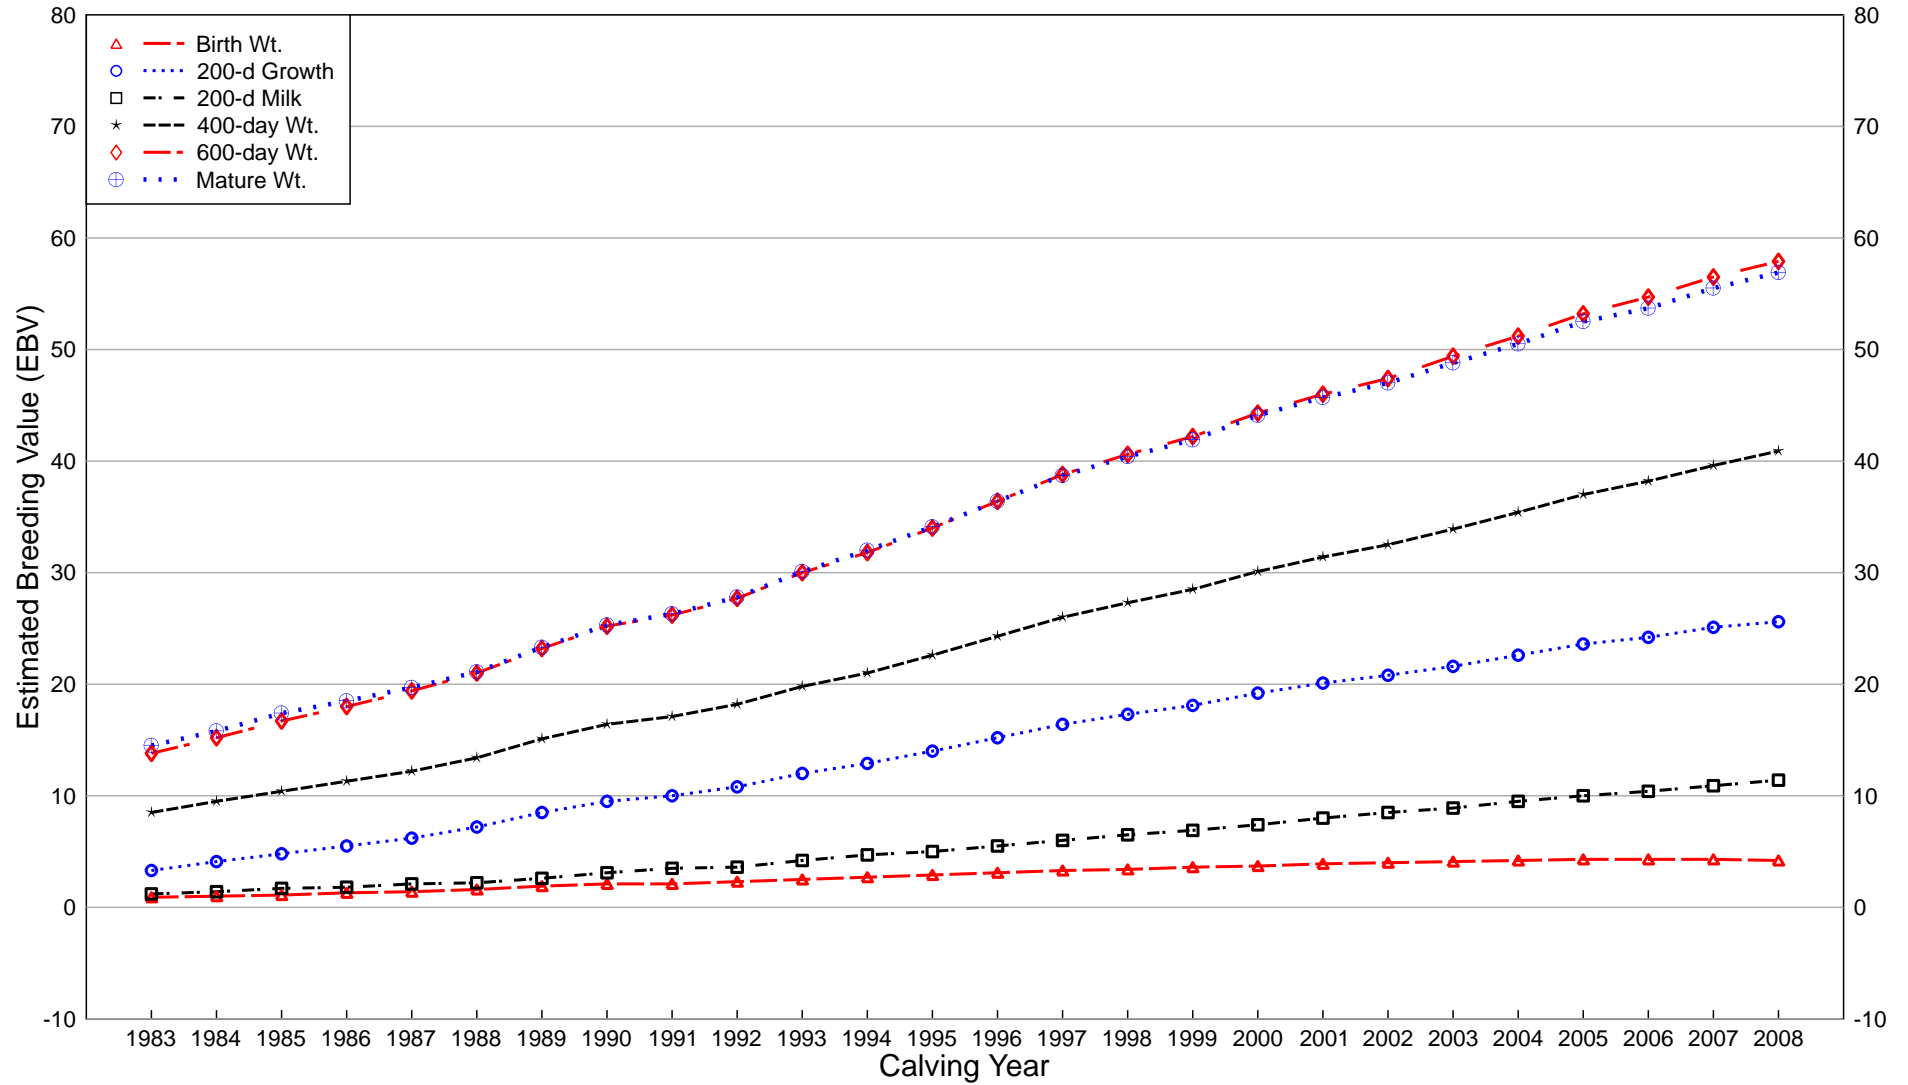

14/05/09

2009 WINTER HEREFORD GROUP BREEDPLAN

Herd 20960 - Genetic Trends for Selection Indices

14/05/09

2009 WINTER HEREFORD GROUP BREEDPLAN

Genetic Trends for Weight Traits for the Breed

14/05/09

2009 WINTER HEREFORD GROUP BREEDPLAN