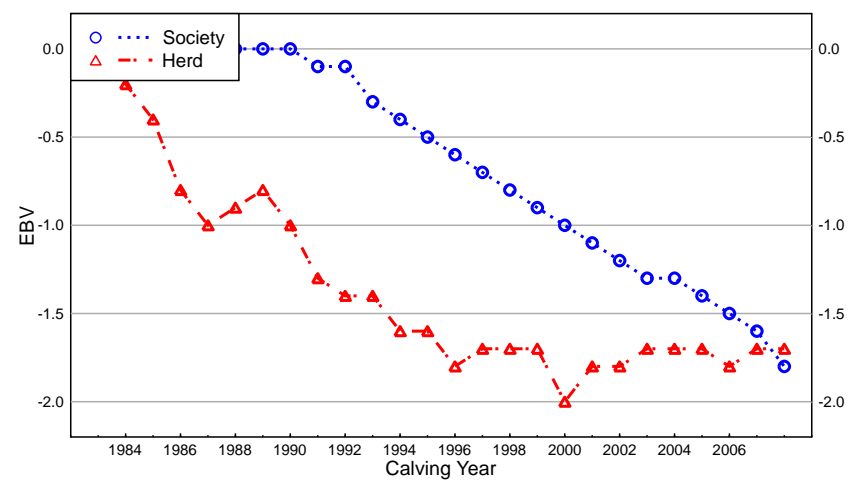

Days to Calving (days)