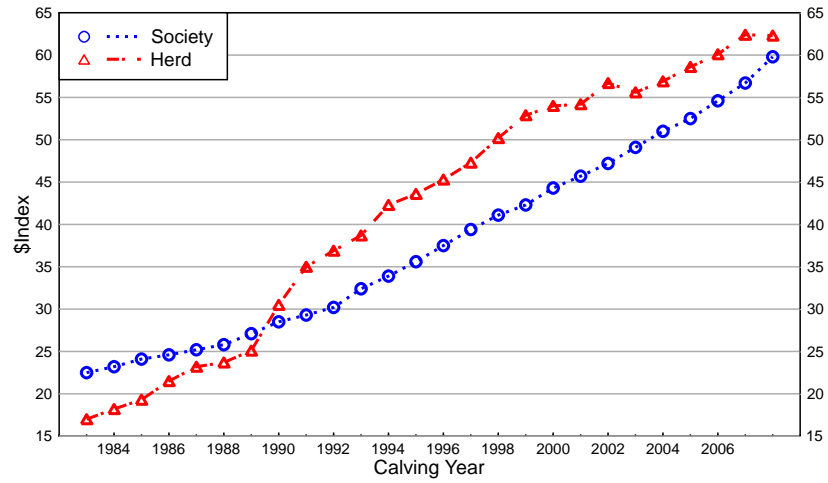

14/05/09

2009 WINTER HEREFORD GROUP BREEDPLAN Herd 20960 - Comparison to Breed Genetic Trends

Supermarket