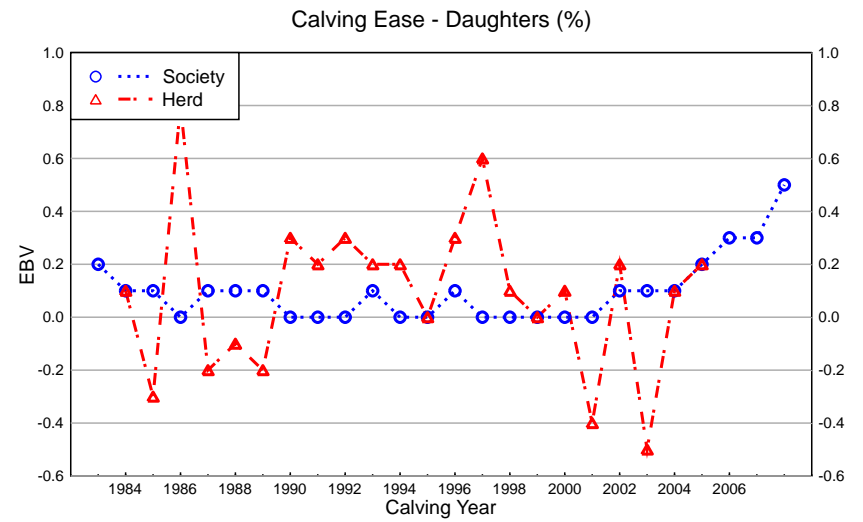

14/05/09

2009 WINTER HEREFORD GROUP BREEDPLAN

Herd 20960 - Genetic Trends for Selection Indices

14/05/09

2009 WINTER HEREFORD GROUP BREEDPLAN

Genetic Trends for Weight Traits for the Breed

14/05/09

2009 WINTER HEREFORD GROUP BREEDPLAN

Genetic Trends for Carcase Traits for the Breed

14/05/09

2009 WINTER HEREFORD GROUP BREEDPLAN Genetic Trends for Birth and Fertility Traits for the Breed

14/05/09

2009 WINTER HEREFORD GROUP BREEDPLAN

Genetic Trends for Selection Indices for the Breed

14/05/09

2009 WINTER HEREFORD GROUP BREEDPLAN Herd 20960 - Comparison to Breed Genetic Trends

14/05/09

2009 WINTER HEREFORD GROUP BREEDPLAN Herd 20960 - Comparison to Breed Genetic Trends

200 Day - Growth (kg)