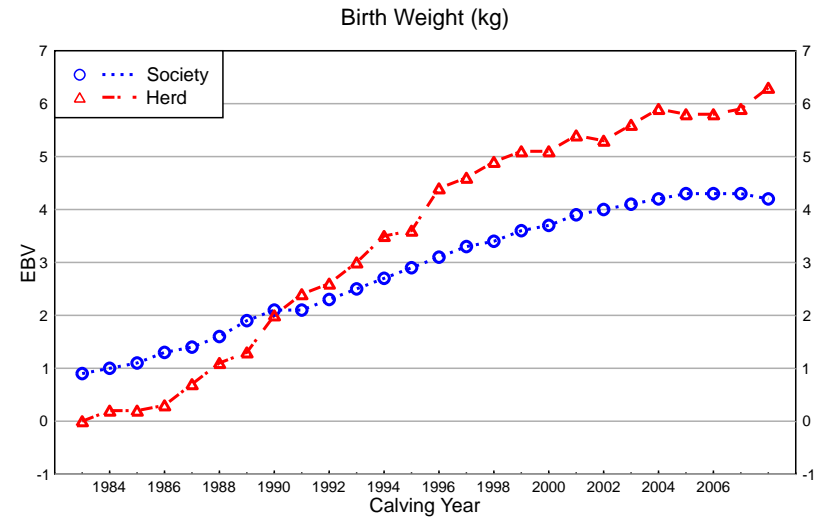

14/05/09

2009 WINTER HEREFORD GROUP BREEDPLAN

Herd 20960 - Genetic Trends for Selection Indices

14/05/09

2009 WINTER HEREFORD GROUP BREEDPLAN

Genetic Trends for Weight Traits for the Breed

14/05/09

2009 WINTER HEREFORD GROUP BREEDPLAN

Genetic Trends for Carcase Traits for the Breed

14/05/09

2009 WINTER HEREFORD GROUP BREEDPLAN Genetic Trends for Birth and Fertility Traits for the Breed

14/05/09

2009 WINTER HEREFORD GROUP BREEDPLAN

Genetic Trends for Selection Indices for the Breed

14/05/09

2009 WINTER HEREFORD GROUP BREEDPLAN Herd 20960 - Comparison to Breed Genetic Trends

14/05/09

2009 WINTER HEREFORD GROUP BREEDPLAN Herd 20960 - Comparison to Breed Genetic Trends

200 Day - Growth (kg)