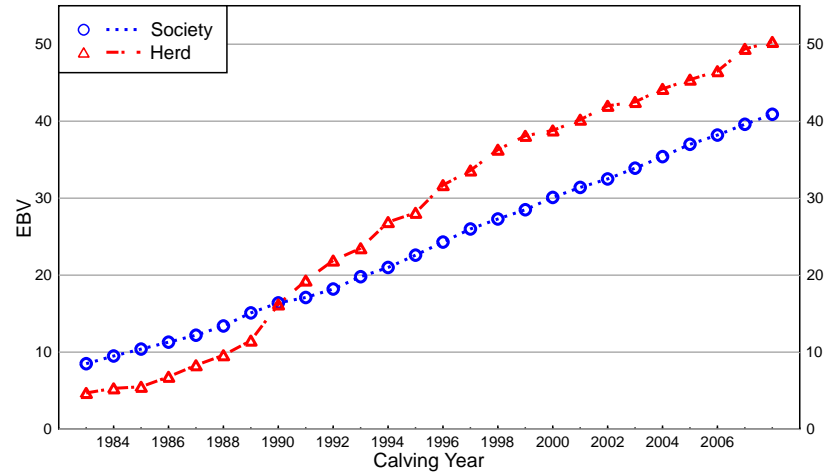

Genetic Trends for Carcase Traits for the Breed

14/05/09

2009 WINTER HEREFORD GROUP BREEDPLAN Genetic Trends for Birth and Fertility Traits for the Breed

14/05/09

2009 WINTER HEREFORD GROUP BREEDPLAN

Genetic Trends for Selection Indices for the Breed

14/05/09

2009 WINTER HEREFORD GROUP BREEDPLAN Herd 20960 - Comparison to Breed Genetic Trends

14/05/09

2009 WINTER HEREFORD GROUP BREEDPLAN Herd 20960 - Comparison to Breed Genetic Trends

200 Day - Growth (kg)

400 Day Weight (kg)

600 Day Weight (kg)

Mature Cow Weight (kg)

14/05/09

2009 WINTER HEREFORD GROUP BREEDPLAN

Herd 20960 - Comparison to Breed Genetic Trends

200 Day - Milk (kg)

Carcase Weight (kg)