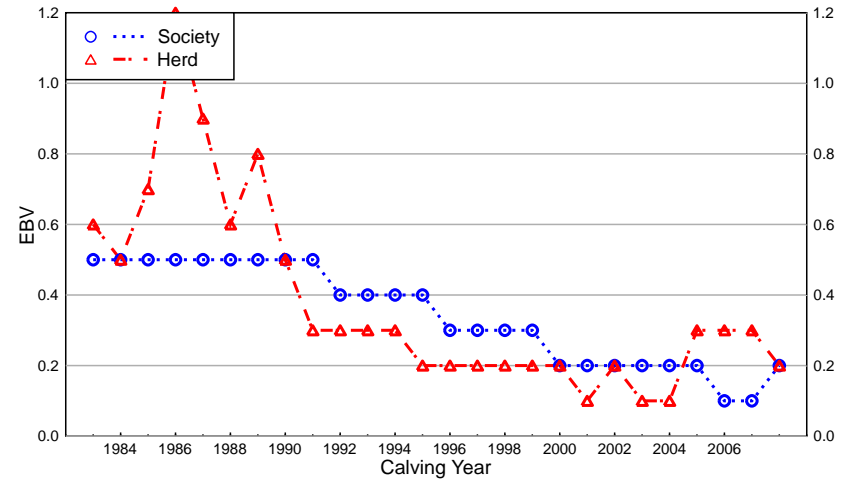

Scrotal Size (cm)

Days to Calving (days)

14/05/09

2009 WINTER HEREFORD GROUP BREEDPLAN Herd 20960 - Comparison to Breed Genetic Trends

Carcase Eye Muscle Area (sq cm)

Carcase Rib Fat (mm)

Carcase Rump Fat (mm)