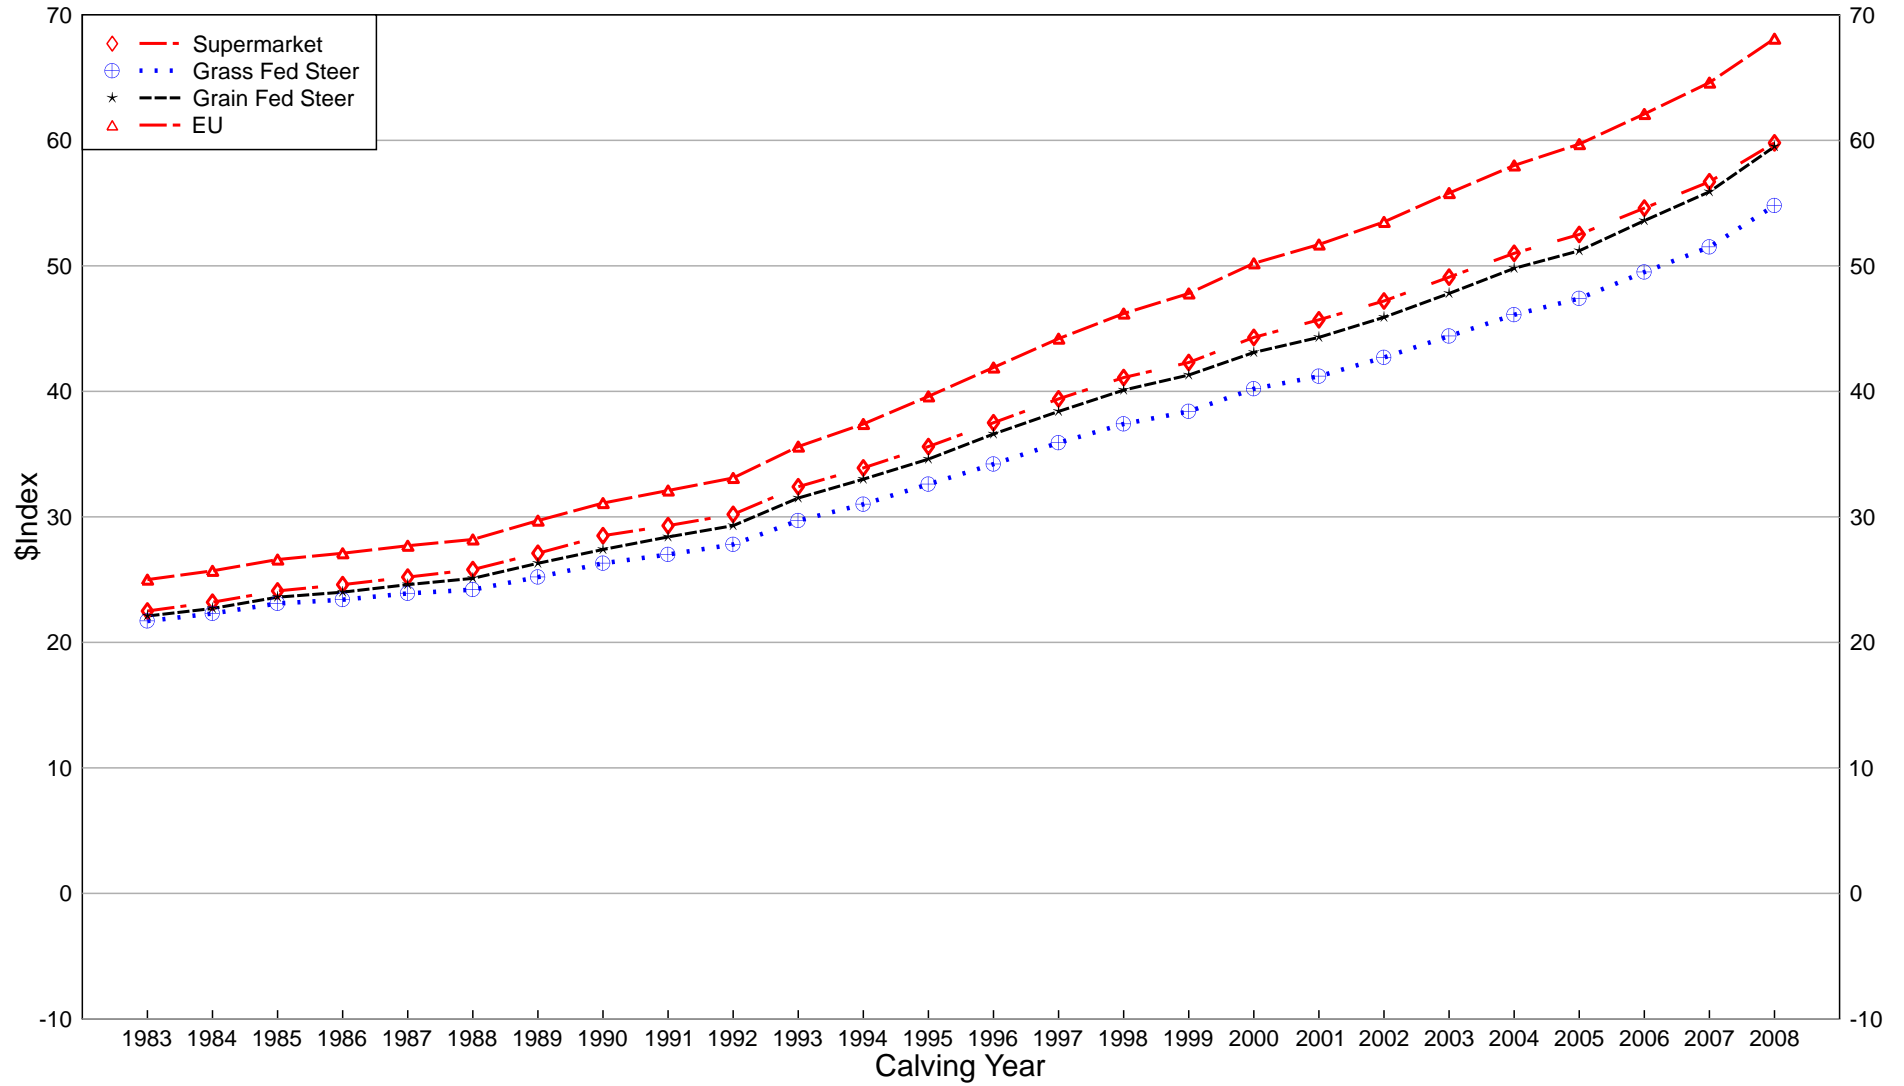

Genetic Trends for Carcase Traits for the Breed

14/05/09

2009 WINTER HEREFORD GROUP BREEDPLAN Genetic Trends for Birth and Fertility Traits for the Breed

14/05/09

2009 WINTER HEREFORD GROUP BREEDPLAN

Genetic Trends for Selection Indices for the Breed

14/05/09

2009 WINTER HEREFORD GROUP BREEDPLAN Herd 20960 - Comparison to Breed Genetic Trends

14/05/09

2009 WINTER HEREFORD GROUP BREEDPLAN Herd 20960 - Comparison to Breed Genetic Trends

200 Day - Growth (kg)