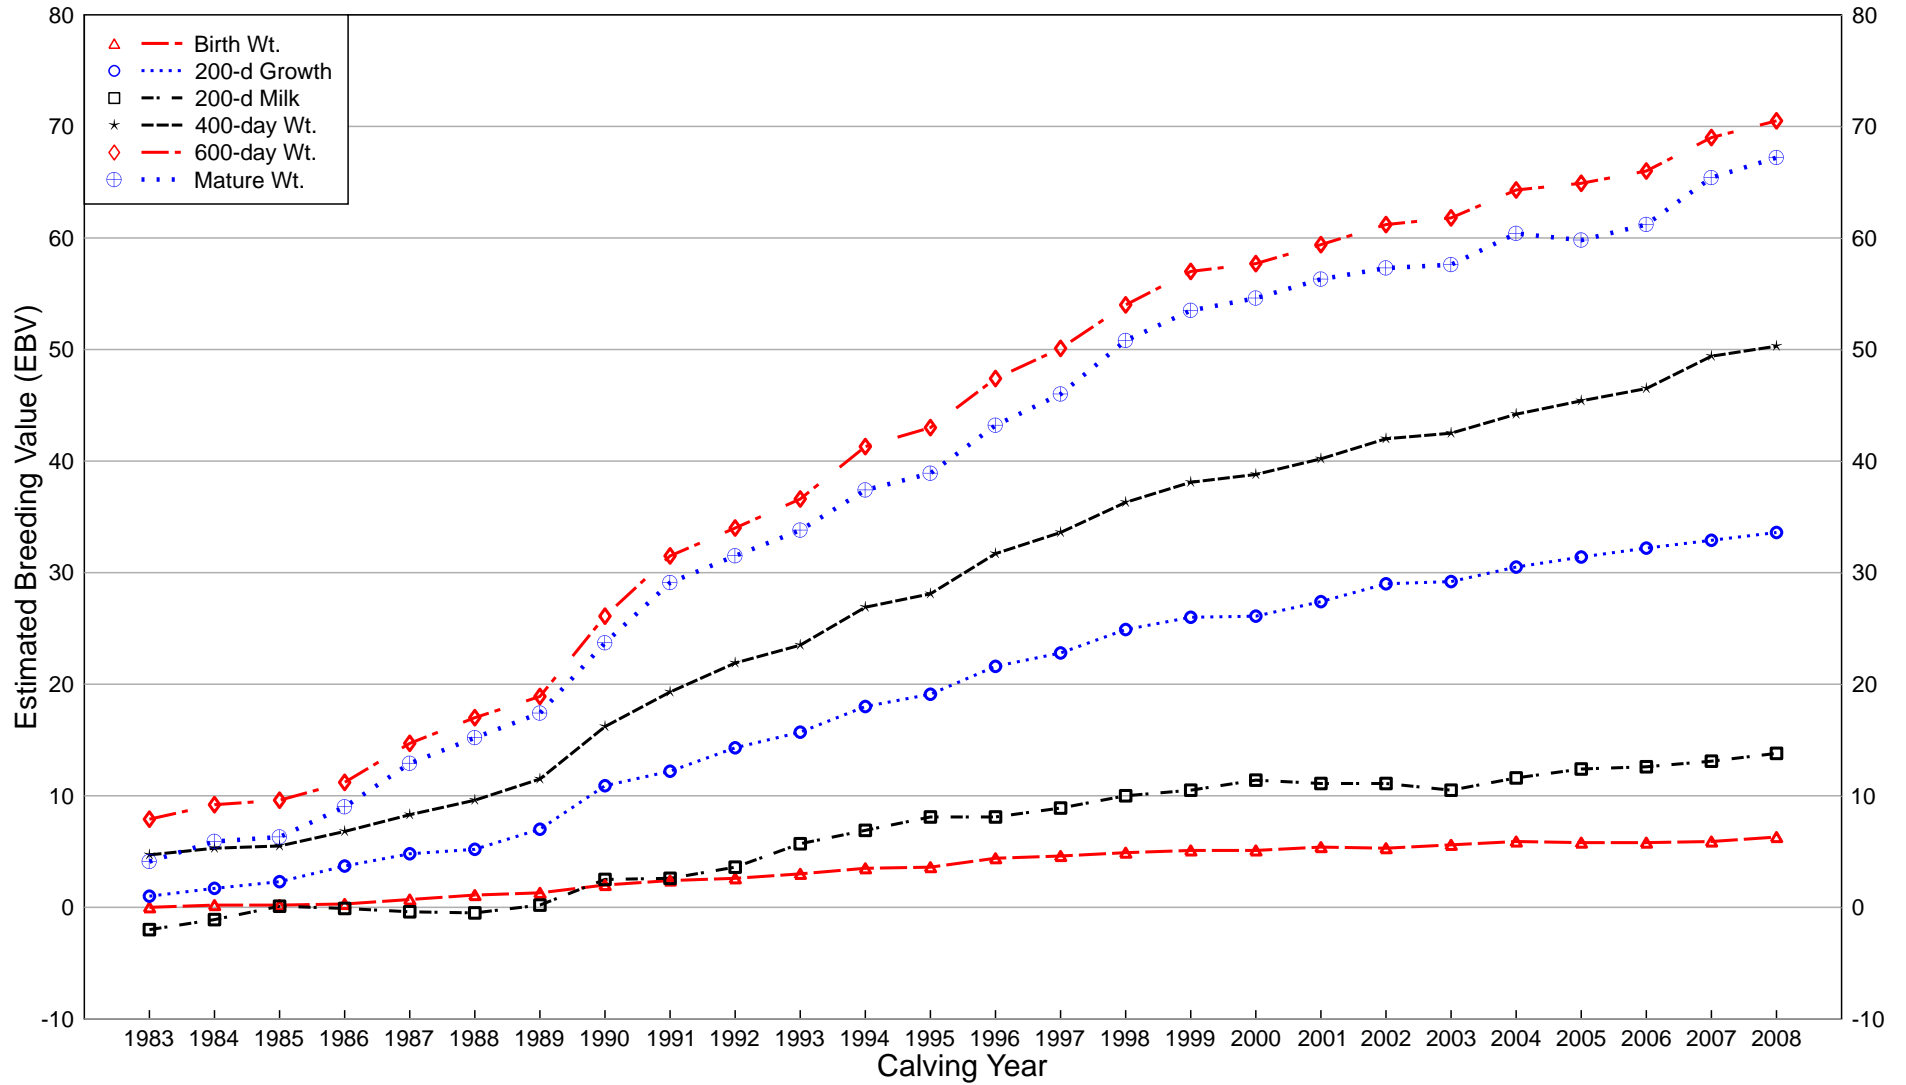

14/05/09

2009 WINTER HEREFORD GROUP BREEDPLAN

Herd 20960 - Genetic Trends for Weight Traits

14/05/09

2009 WINTER HEREFORD GROUP BREEDPLAN

Herd 20960 - Genetic Trends for Carcase Traits

14/05/09

2009 WINTER HEREFORD GROUP BREEDPLAN Herd 20960 - Genetic Trends for Birth and Fertility Traits