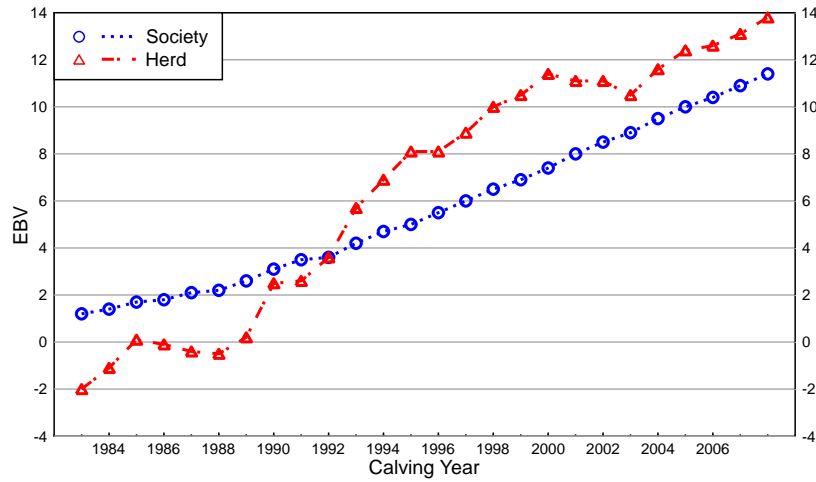

14/05/09

2009 WINTER HEREFORD GROUP BREEDPLAN Herd 20960 - Comparison to Breed Genetic Trends

14/05/09

2009 WINTER HEREFORD GROUP BREEDPLAN Herd 20960 - Comparison to Breed Genetic Trends

200 Day - Growth (kg)

400 Day Weight (kg)

600 Day Weight (kg)

Mature Cow Weight (kg)

14/05/09

2009 WINTER HEREFORD GROUP BREEDPLAN

Herd 20960 - Comparison to Breed Genetic Trends

200 Day - Milk (kg)

Carcase Weight (kg)