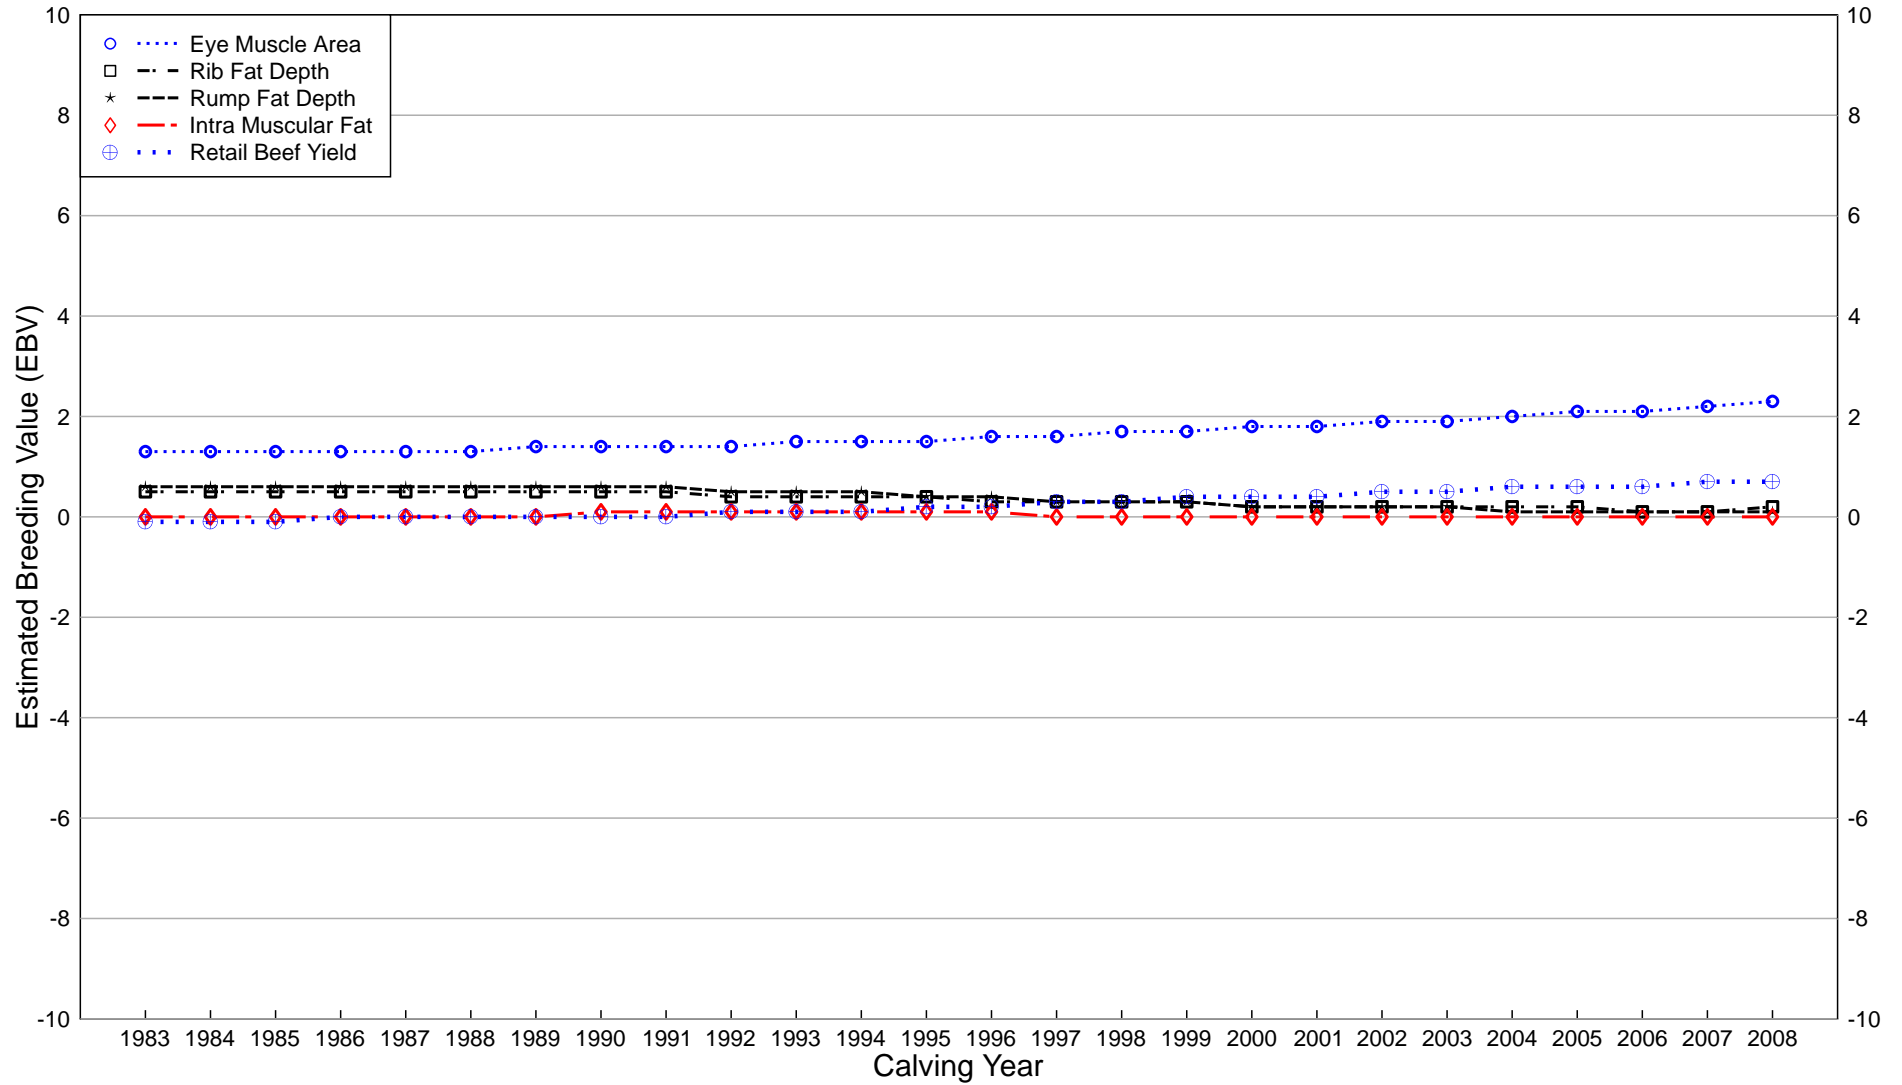

14/05/09

2009 WINTER HEREFORD GROUP BREEDPLAN

Genetic Trends for Carcase Traits for the Breed