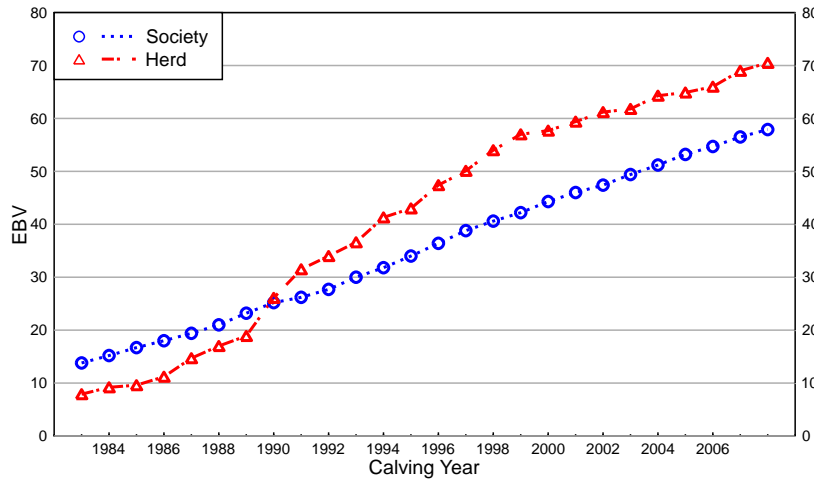

Genetic Trends for Carcase Traits for the Breed

14/05/09

2009 WINTER HEREFORD GROUP BREEDPLAN Genetic Trends for Birth and Fertility Traits for the Breed

14/05/09

2009 WINTER HEREFORD GROUP BREEDPLAN

Genetic Trends for Selection Indices for the Breed

14/05/09

2009 WINTER HEREFORD GROUP BREEDPLAN Herd 20960 - Comparison to Breed Genetic Trends

14/05/09

2009 WINTER HEREFORD GROUP BREEDPLAN Herd 20960 - Comparison to Breed Genetic Trends

200 Day - Growth (kg)

400 Day Weight (kg)

600 Day Weight (kg)

Mature Cow Weight (kg)

14/05/09

2009 WINTER HEREFORD GROUP BREEDPLAN

Herd 20960 - Comparison to Breed Genetic Trends

200 Day - Milk (kg)

Carcase Weight (kg)