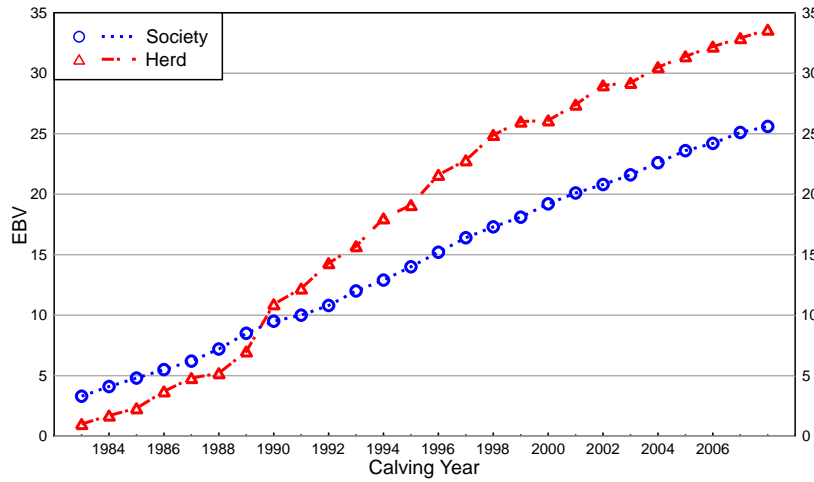

Genetic Trends for Carcase Traits for the Breed

14/05/09

2009 WINTER HEREFORD GROUP BREEDPLAN Genetic Trends for Birth and Fertility Traits for the Breed

14/05/09

2009 WINTER HEREFORD GROUP BREEDPLAN

Genetic Trends for Selection Indices for the Breed

14/05/09

2009 WINTER HEREFORD GROUP BREEDPLAN Herd 20960 - Comparison to Breed Genetic Trends

14/05/09

2009 WINTER HEREFORD GROUP BREEDPLAN Herd 20960 - Comparison to Breed Genetic Trends

200 Day - Growth (kg)

400 Day Weight (kg)

600 Day Weight (kg)

Mature Cow Weight (kg)

14/05/09

2009 WINTER HEREFORD GROUP BREEDPLAN

Herd 20960 - Comparison to Breed Genetic Trends

200 Day - Milk (kg)

Carcase Weight (kg)