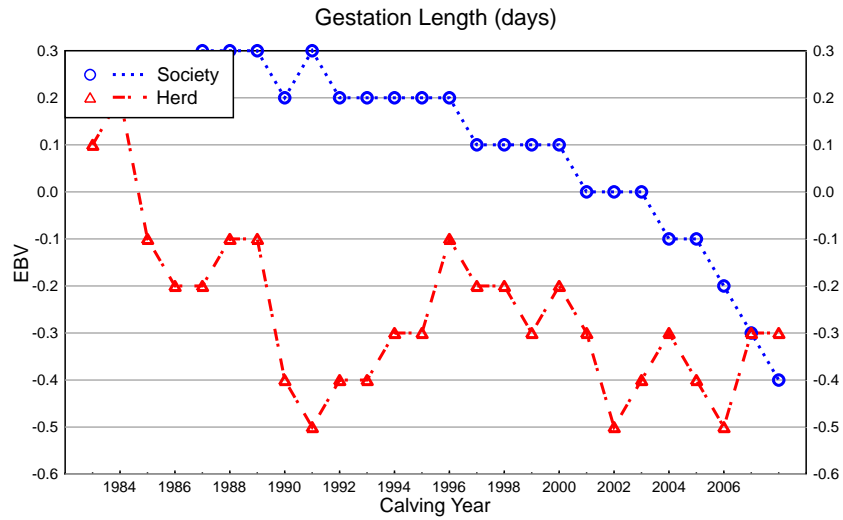

14/05/09

2009 WINTER HEREFORD GROUP BREEDPLAN

Herd 20960 - Genetic Trends for Selection Indices

14/05/09

2009 WINTER HEREFORD GROUP BREEDPLAN

Genetic Trends for Weight Traits for the Breed

14/05/09

2009 WINTER HEREFORD GROUP BREEDPLAN

Genetic Trends for Carcase Traits for the Breed

14/05/09

2009 WINTER HEREFORD GROUP BREEDPLAN Genetic Trends for Birth and Fertility Traits for the Breed

14/05/09

2009 WINTER HEREFORD GROUP BREEDPLAN

Genetic Trends for Selection Indices for the Breed

14/05/09

2009 WINTER HEREFORD GROUP BREEDPLAN Herd 20960 - Comparison to Breed Genetic Trends

14/05/09

2009 WINTER HEREFORD GROUP BREEDPLAN Herd 20960 - Comparison to Breed Genetic Trends

200 Day - Growth (kg)