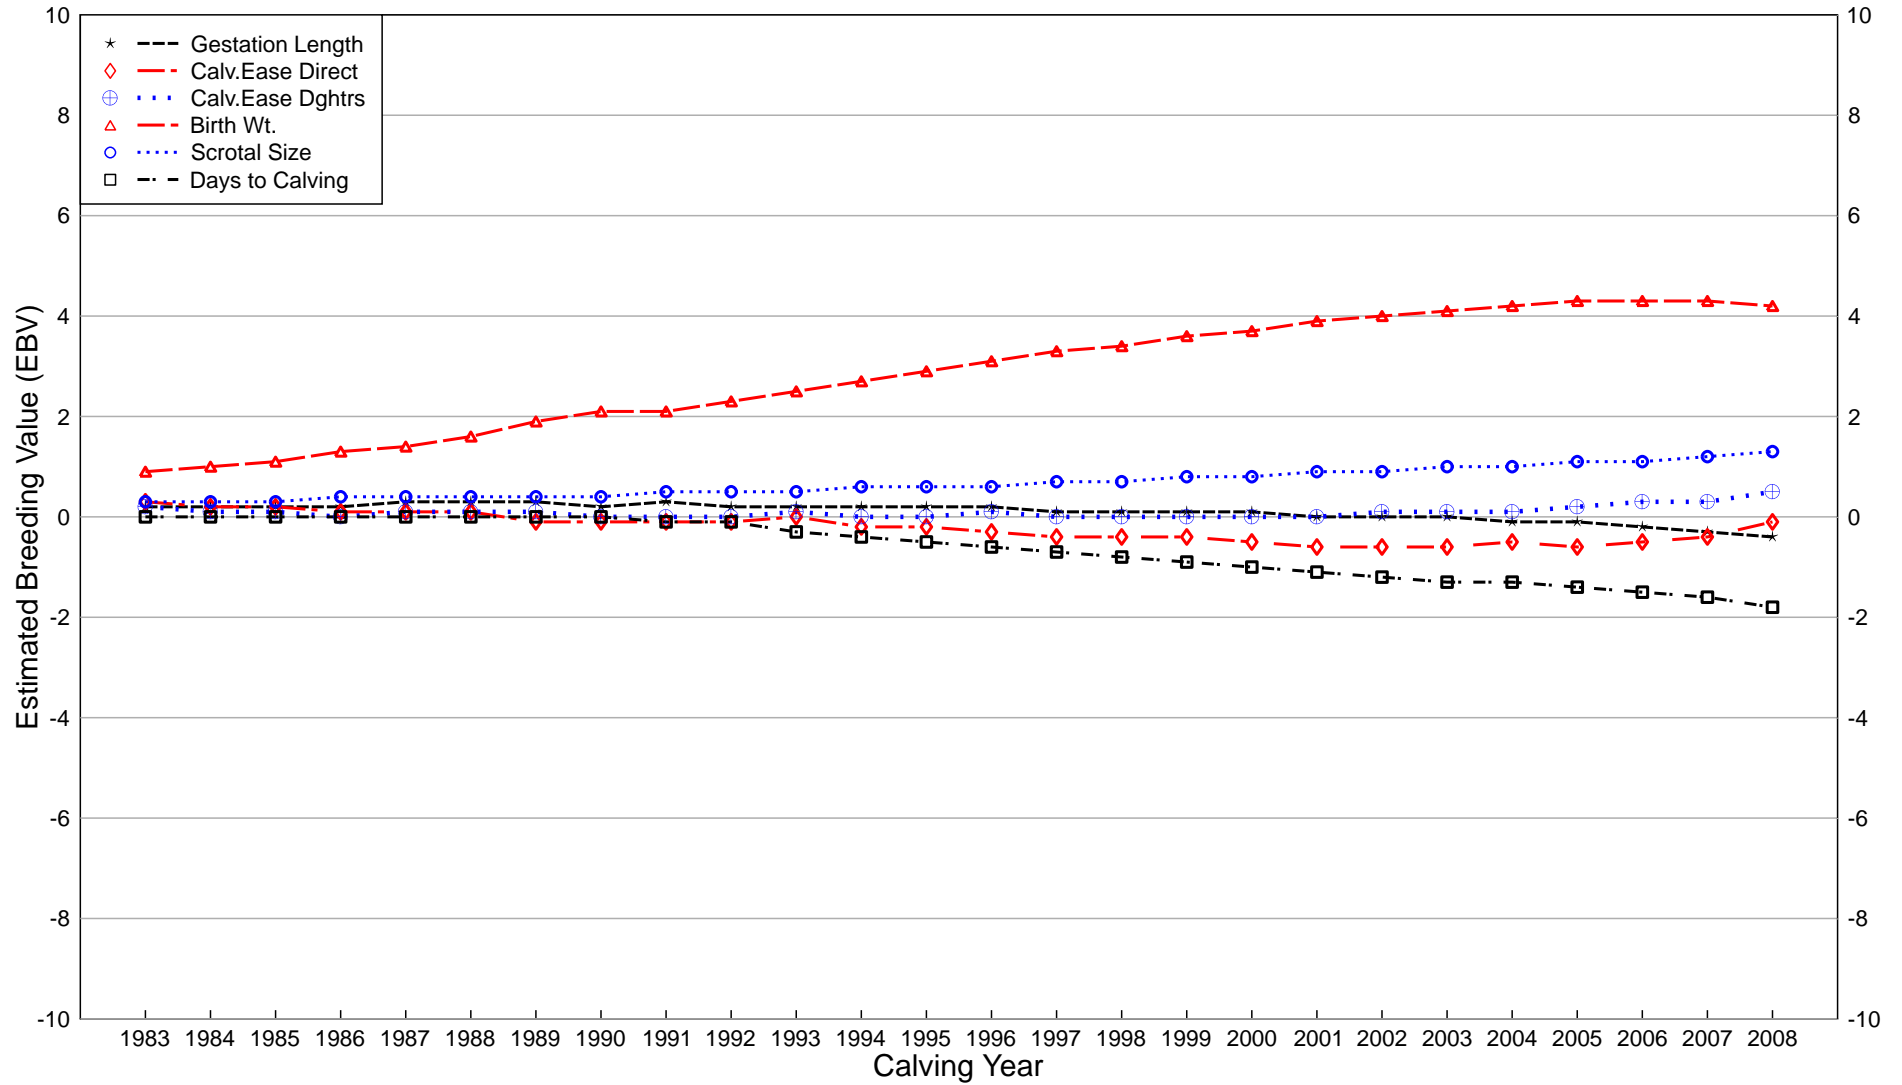

14/05/09

2009 WINTER HEREFORD GROUP BREEDPLAN Genetic Trends for Birth and Fertility Traits for the Breed