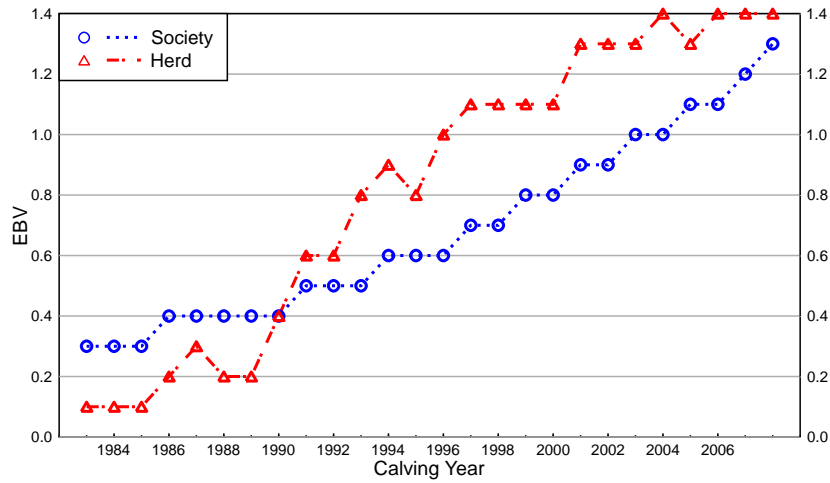

Scrotal Size (cm)