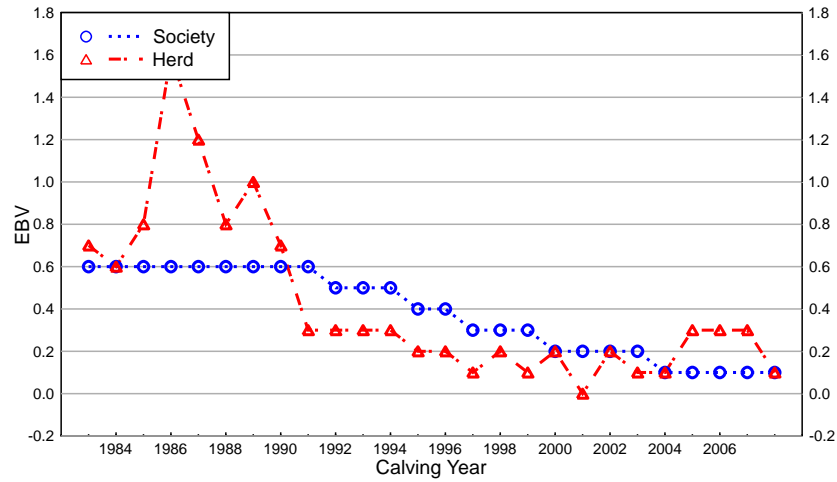

Scrotal Size (cm)

Days to Calving (days)

14/05/09

2009 WINTER HEREFORD GROUP BREEDPLAN Herd 20960 - Comparison to Breed Genetic Trends

Carcase Eye Muscle Area (sq cm)

Carcase Rib Fat (mm)

Carcase Rump Fat (mm)