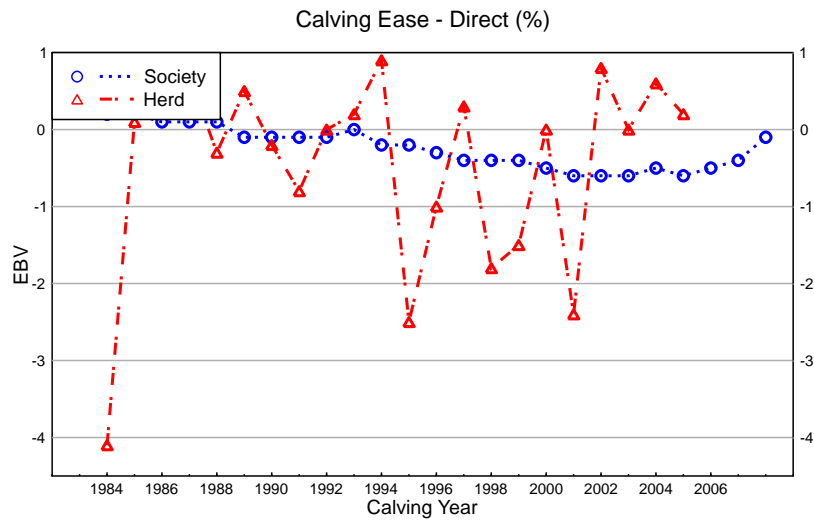

14/05/09

2009 WINTER HEREFORD GROUP BREEDPLAN Herd 20960 - Comparison to Breed Genetic Trends