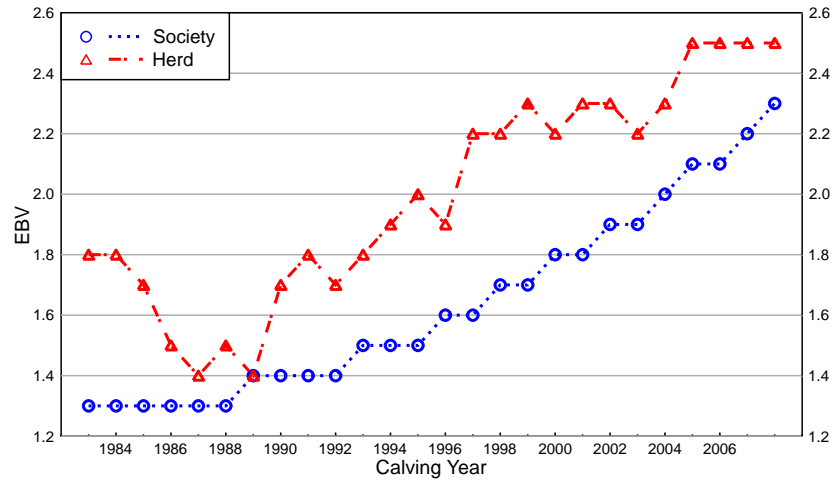

Scrotal Size (cm)

Days to Calving (days)

14/05/09

2009 WINTER HEREFORD GROUP BREEDPLAN Herd 20960 - Comparison to Breed Genetic Trends

Carcase Eye Muscle Area (sq cm)

Carcase Rib Fat (mm)

Carcase Rump Fat (mm)