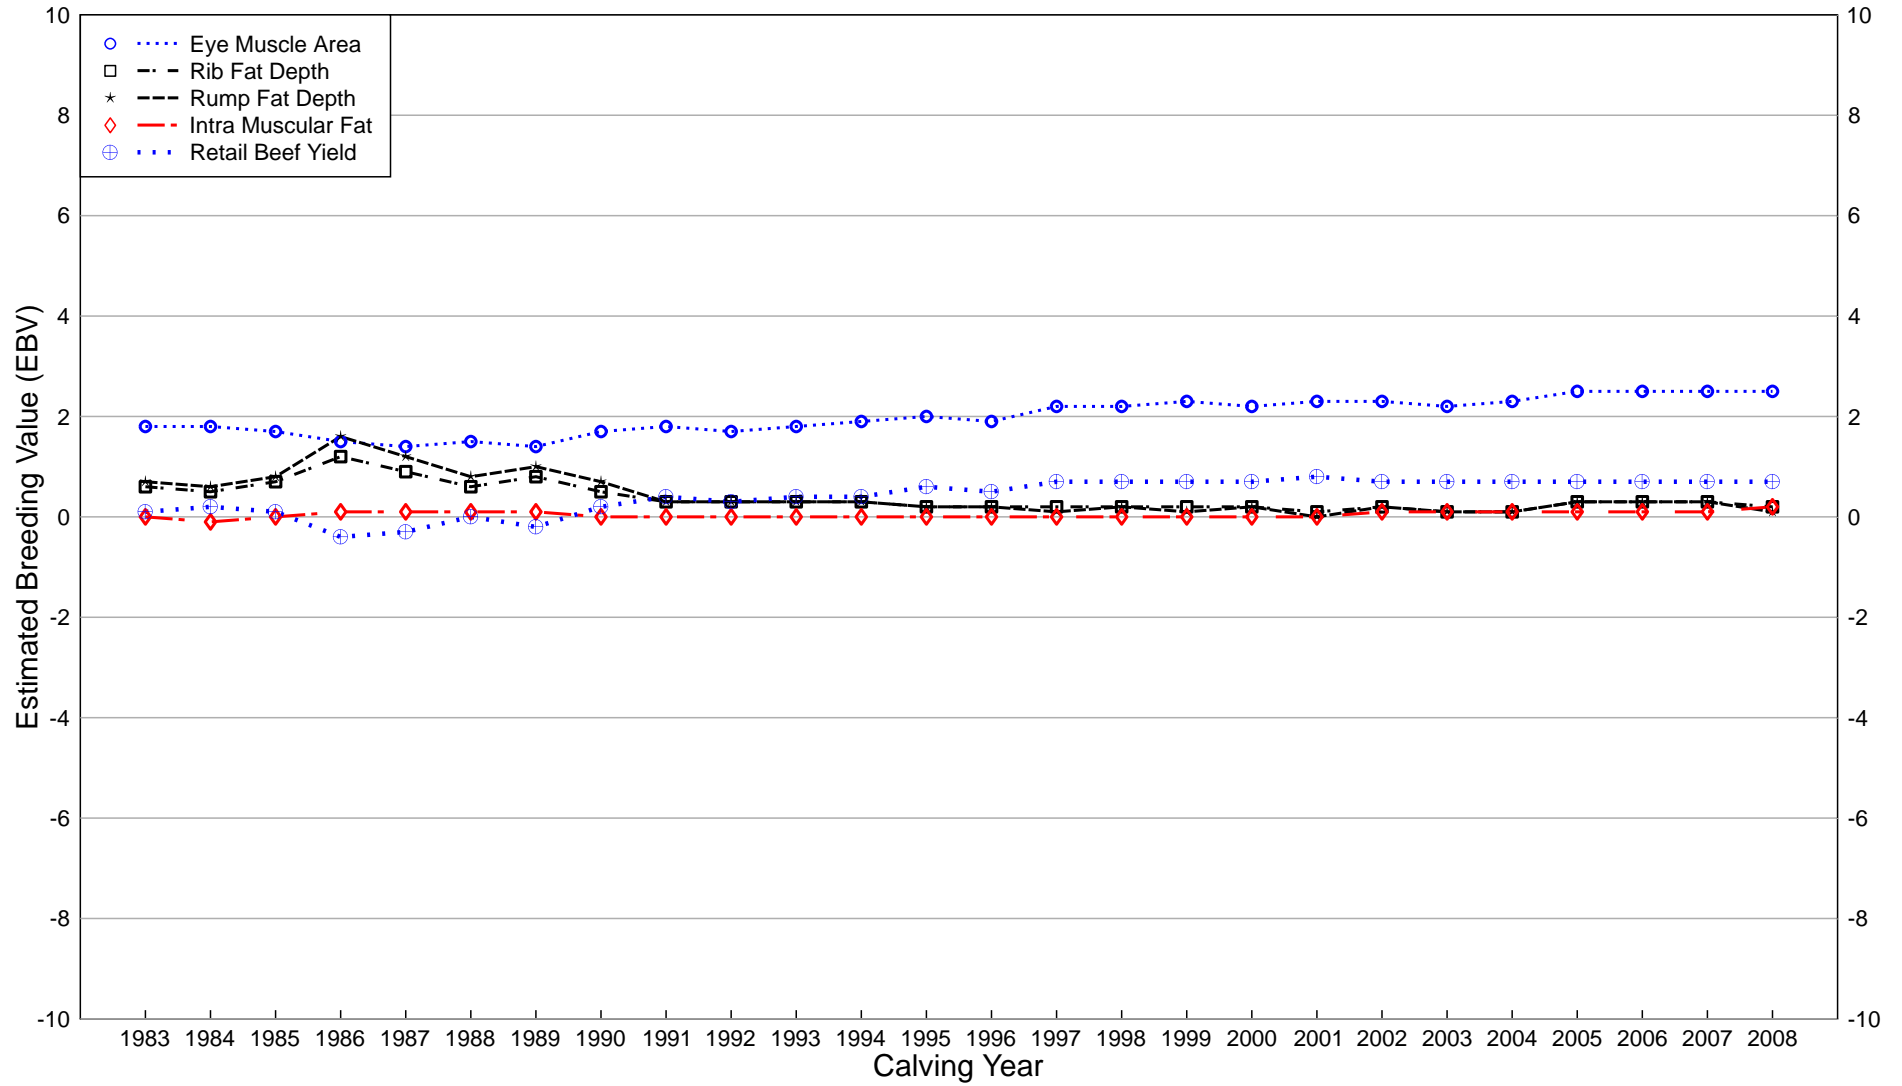

14/05/09

2009 WINTER HEREFORD GROUP BREEDPLAN

Herd 20960 - Genetic Trends for Weight Traits

14/05/09

2009 WINTER HEREFORD GROUP BREEDPLAN

Herd 20960 - Genetic Trends for Carcase Traits

14/05/09

2009 WINTER HEREFORD GROUP BREEDPLAN Herd 20960 - Genetic Trends for Birth and Fertility Traits

14/05/09

2009 WINTER HEREFORD GROUP BREEDPLAN

Herd 20960 - Genetic Trends for Selection Indices

14/05/09

2009 WINTER HEREFORD GROUP BREEDPLAN

Genetic Trends for Weight Traits for the Breed

14/05/09

2009 WINTER HEREFORD GROUP BREEDPLAN