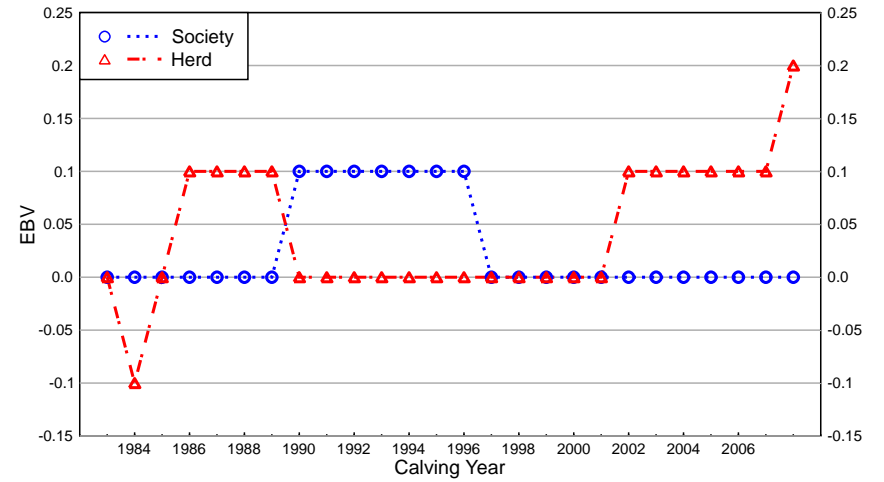

Carcase Intra Muscular Fat (%)