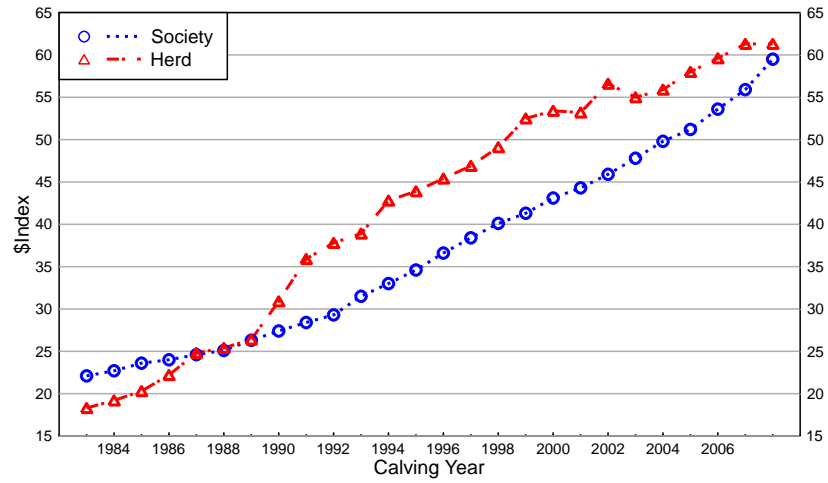

Carcase Intra Muscular Fat (%)

14/05/09

2009 WINTER HEREFORD GROUP BREEDPLAN Herd 20960 - Comparison to Breed Genetic Trends

Supermarket

Grass Fed Steer

Grain Fed Steer

EU