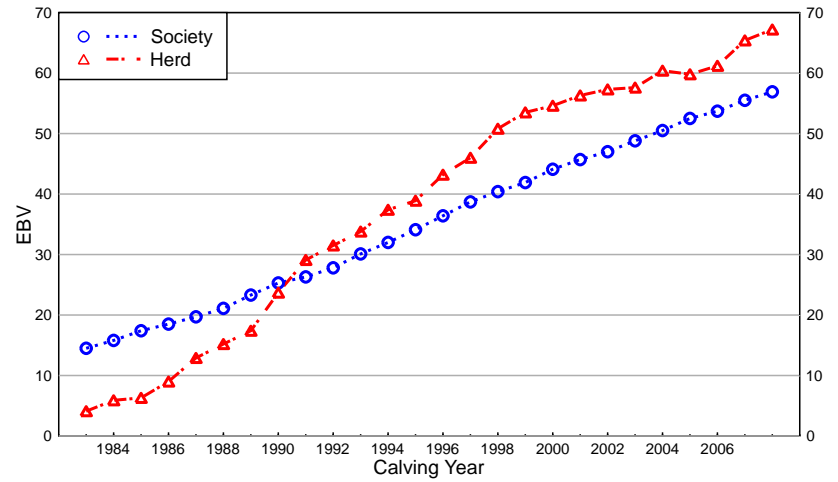

Genetic Trends for Carcase Traits for the Breed

14/05/09

2009 WINTER HEREFORD GROUP BREEDPLAN Genetic Trends for Birth and Fertility Traits for the Breed

14/05/09

2009 WINTER HEREFORD GROUP BREEDPLAN

Genetic Trends for Selection Indices for the Breed

14/05/09

2009 WINTER HEREFORD GROUP BREEDPLAN Herd 20960 - Comparison to Breed Genetic Trends

14/05/09

2009 WINTER HEREFORD GROUP BREEDPLAN Herd 20960 - Comparison to Breed Genetic Trends

200 Day - Growth (kg)

400 Day Weight (kg)

600 Day Weight (kg)

Mature Cow Weight (kg)

14/05/09

2009 WINTER HEREFORD GROUP BREEDPLAN

Herd 20960 - Comparison to Breed Genetic Trends

200 Day - Milk (kg)

Carcase Weight (kg)