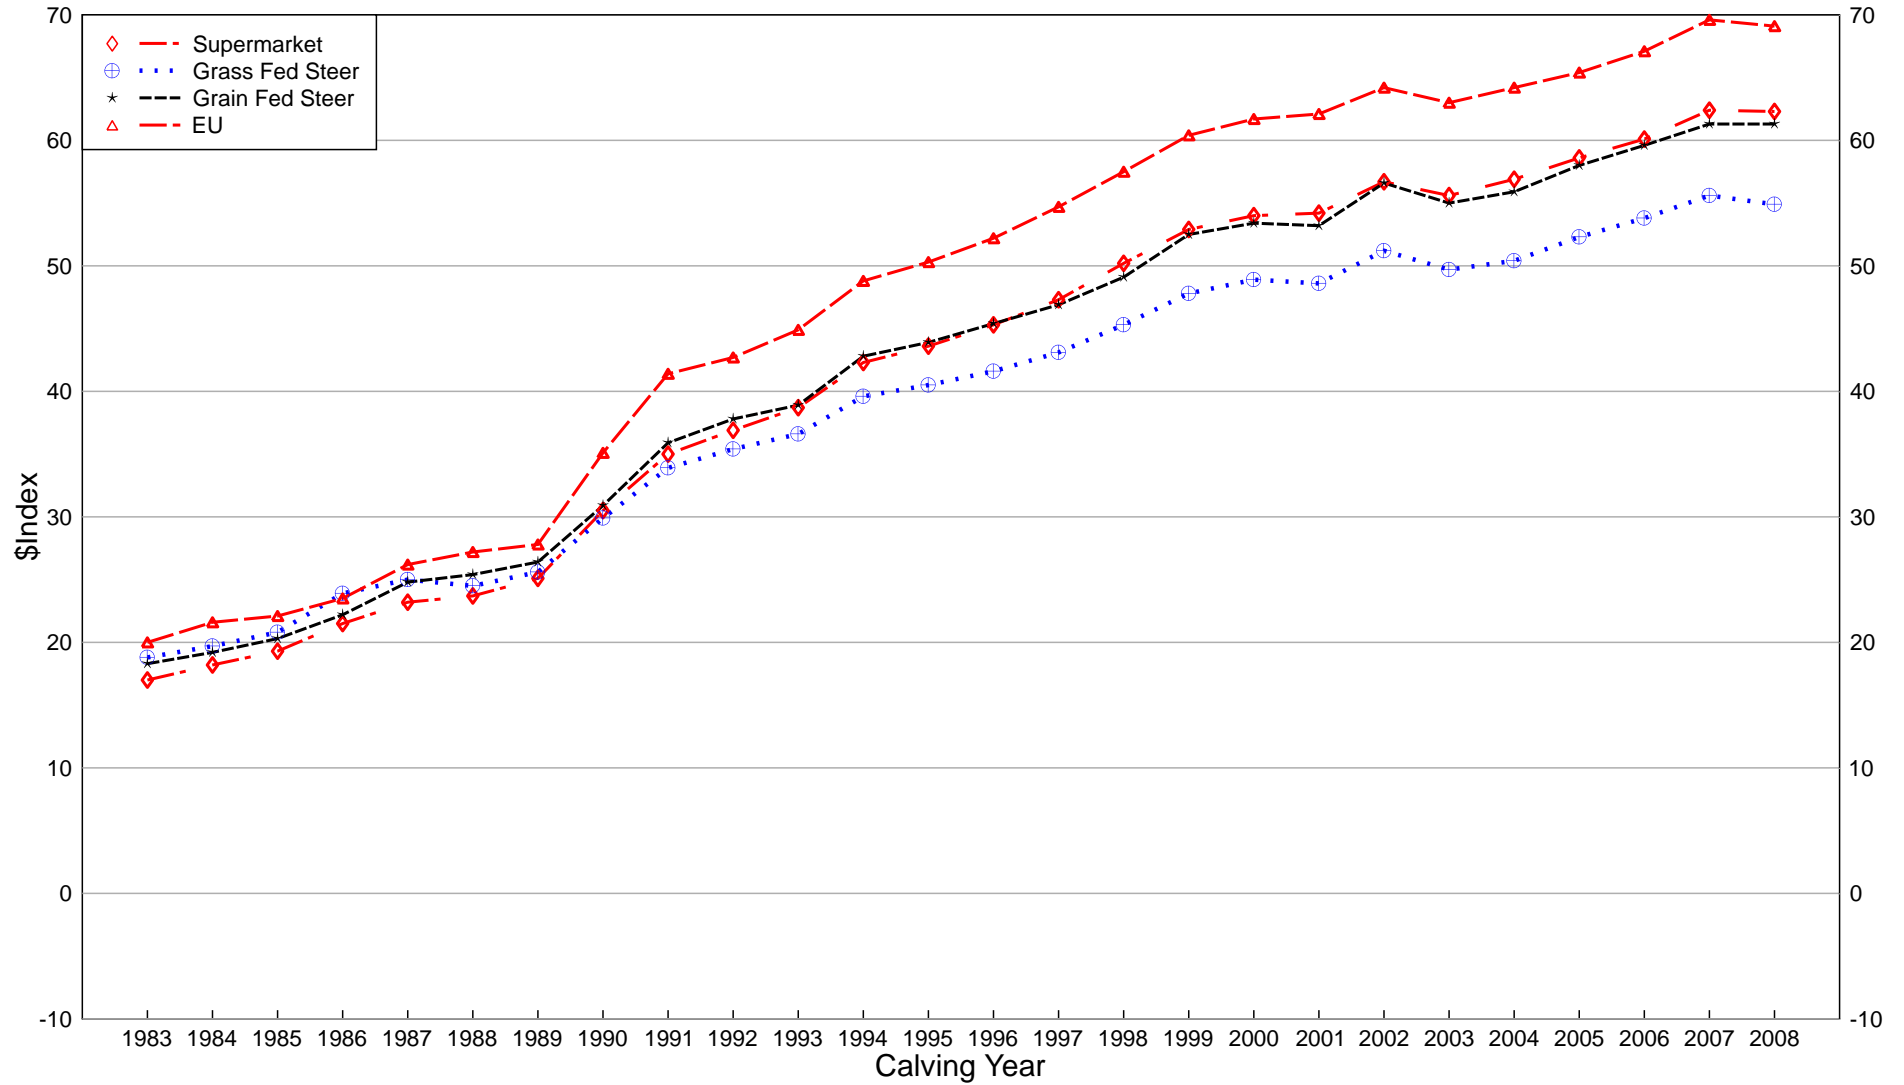

14/05/09

2009 WINTER HEREFORD GROUP BREEDPLAN

Herd 20960 - Genetic Trends for Selection Indices